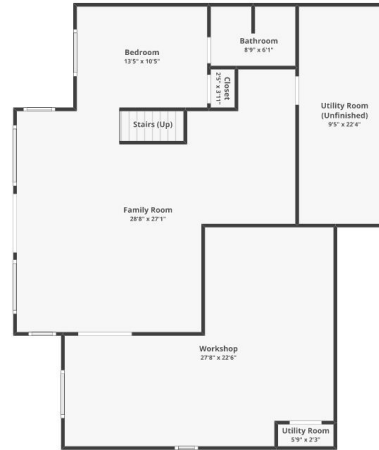

8787 N Norwis Rd, Hayward, WI 54843

Total finished area: ~2,649.65 sq. ft.

DETACHED GARAGE
Finished area: ~0 sq. ft.

FLOOR 1
Finished area: ~1,440.89 sq. ft.

BASEMENT
Finished area: ~1,208.76 sq. ft.